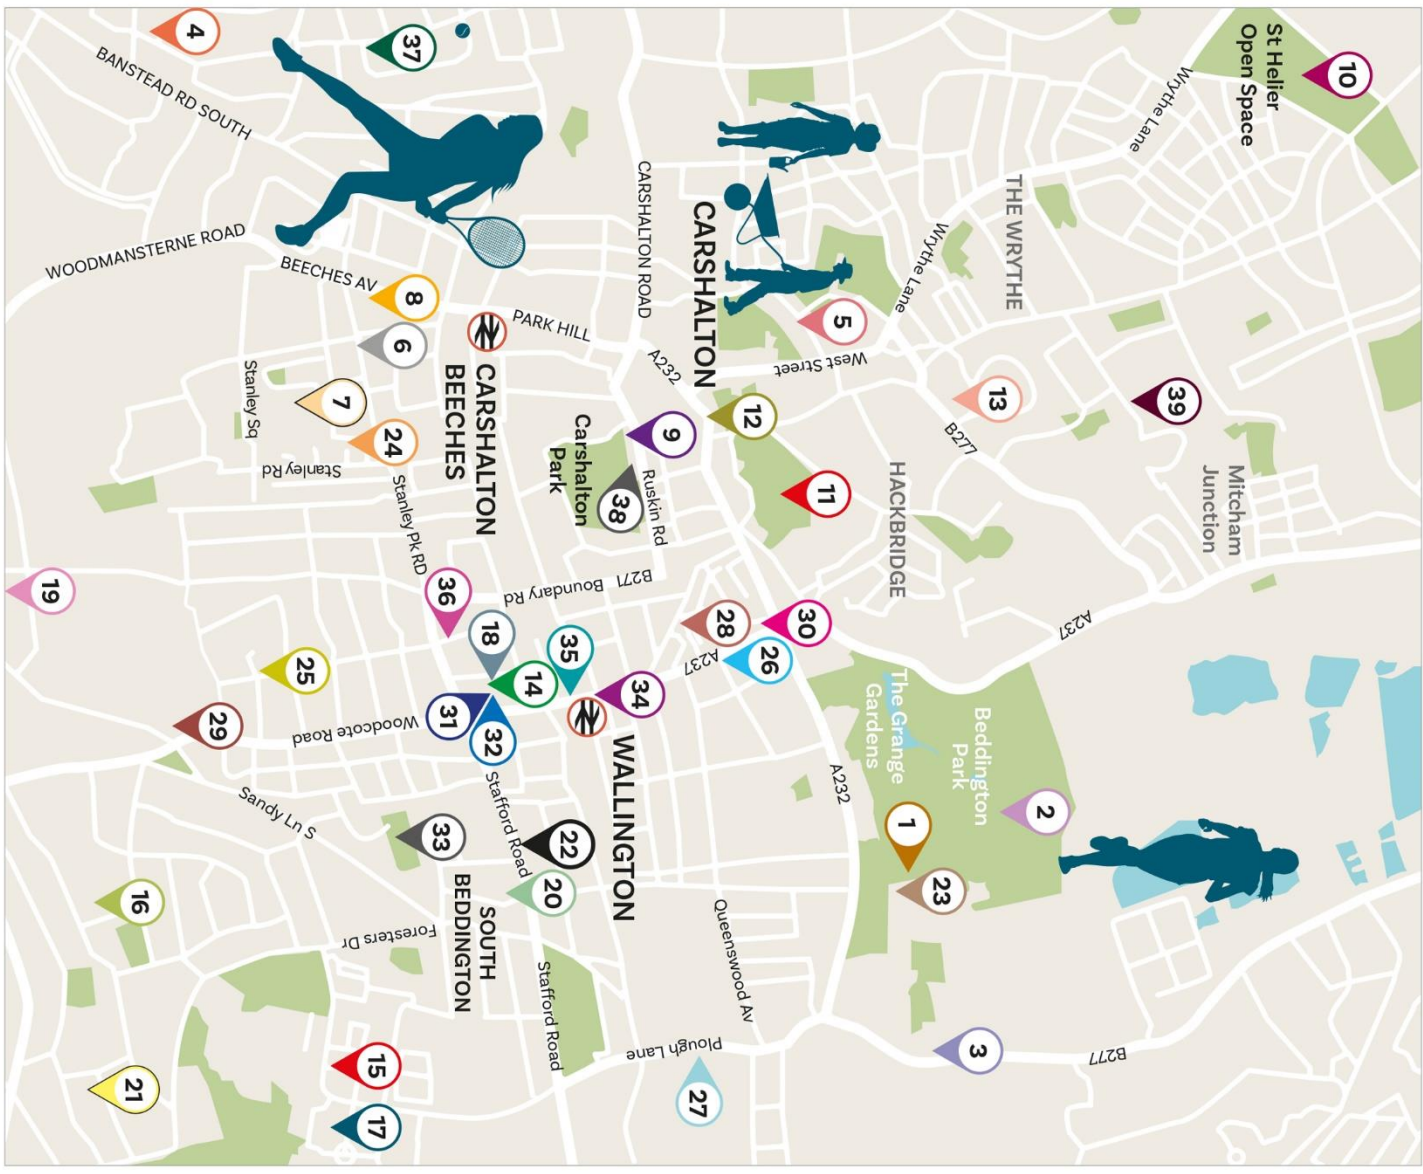

Activity Calendar 2024

- 1** **BPk - Beddington Park**
(Opposite St Mary's Church) SM6 7NU
- 2** **BPC - Beddington Park Pavilion Cafe**
Via Church Road SM6 7NU
- 3** **BVH - Beddington Village Hall 1-5**
Beddington Lane CR0 4TG
- 4** **CC - Chiltern Church**
83 Chiltern Road Sutton SM2 5QY
- 5** **CCA - Carshalton Community Allotments**
Colston Ave SM5 2PW
- 6** **CGS - Church Of Good Shepherd**
Queen Mary's Ave SM5 0AA
- 7** **CL - Carshalton Lavender Allotments**
Stanley Road SM5 4NQ
- 8** **CLT - Carshalton Lawn Tennis Club**
60/62 Beeches Avenue SM5 3LW
- 9** **CMC - Carshalton Methodist Church**
Ruskin Road Carshalton SM5 3DE
- 10** **DWLC - David Weir Leisure Centre**
Middleton Road SM5 1SL
- 11** **GPK - Grove Park**
(By Westcroft) SM5 2TG
- 12** **HM - Honeywood Museum**
Honeywood Walk Carshalton SM5 3NX
- 13** **MH - Milton Hall**
Cooper Crescent Carshalton SM5 2DL
- 14** **MRWL - Mallinson Room**
Wallington Library Shotfield SM6 OHY
- 15** **PCR - Phoenix Centre**
Mollison Drive Roundshaw SM6 9NZ
- 16** **PSC - Purley Sports Club**
The Ridge Purley CR8 3PF
- 17** **RCC - Roundshaw Community Centre**
Vanguard Way Wallington SM6 9JL
- 18** **RMG - Runnymede Court**
44 Beddington Gdns SM6 OHW
- 19** **SCF - Sutton Community Farm**
40a Telegraph Track, Wallington SM6 0SH
- 20** **SMC - St Michael's Centre**
Milton Road Wallington SM6 9RP
- 21** **SMP - St Mark's Church**
Church Road Purley CR8 3QQ
- 22** **STC - St Elphgees's Church Hall**
Stafford Road Wallington SM6 9AY
- 23** **STM - St Mary's Church**
Church Road Wallington SM6 7NJ
- 24** **STMC St Margaret's Church**
Fir Tree Grove Carshalton SM5 3NG
- 25** **STP - St Patrick's Church**
47 Park Hill Rd Wallington SM6 0RU
- 26** **TC - Trinity Centre**
Malden Road Wallington SM6 8BL
- 27** **TCC - The Cricket Centre**
Plough Lane Wallington SM6 8JQ
- 28** **WBC - Wallington Baptist Church**
Partridge/Queen's Rd SM6 0AG
- 29** **WGS - Wallington Girls Sch Meet**
Outside Woodcote Rd Wallington SM6 0PH
- 30** **WGH - Guide Hall**
Wallington Green, Behind The Duke's Head Pub.
- 31** **WLC - Wallington Library Cafe**
Shotfield SM6 OHY
- 32** **WLS - Wallington Library**
Shotfield SM6 OHY
- 33** **WSC - Wallington Sports Club**
Hillside Gdns Wallington SM6 9NX
- 34** **WS - Wallington Station O/Side**
Railway Approach Wallington SM6 0DZ
- 35** **WSH - The Scout Hall**
Wallington High Street (Behind Cafe Nero)
- 36** **WURC - Wallington URC**
Stanley Rd Wallington SM6 0EU
- 37** **STSC - Sutton Tennis & Squash Club**
19 Devonshire Rd Sutton SM2 5HH
- 38** **CSH - Carshalton Scouts Hall**
Ruskin Road SM5 3DE
- 39** **RSC - Riverside Centre**
113 Culvers Ave Carshalton SM5 2EJ