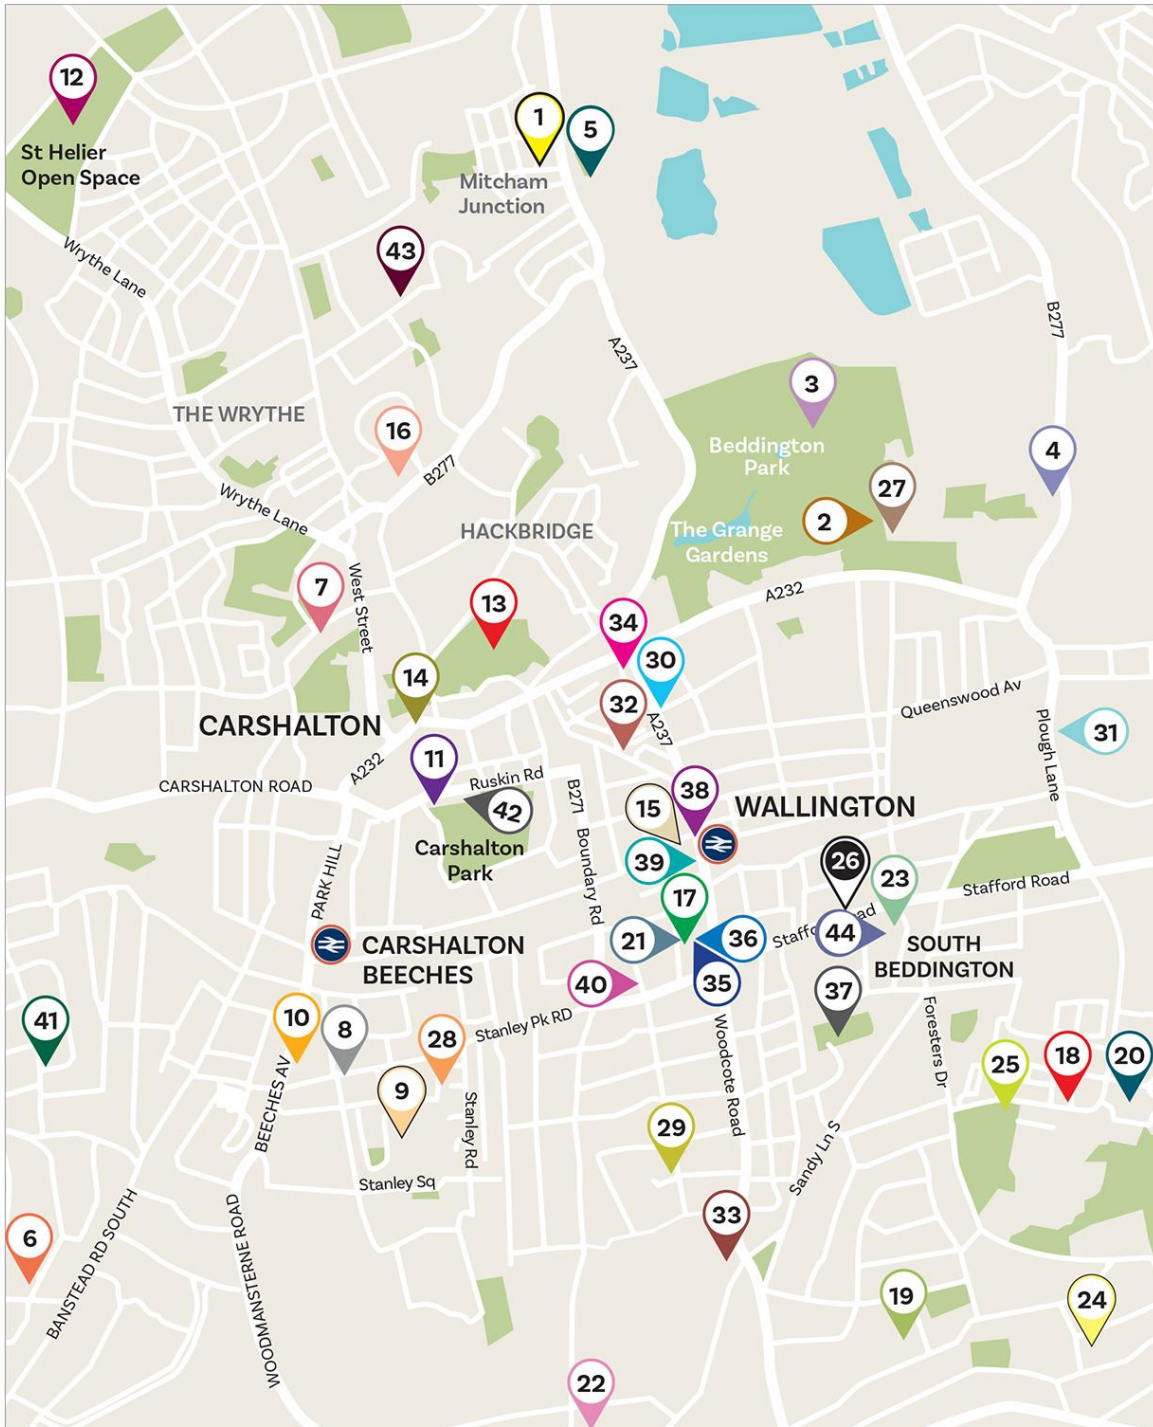

## Wallington, Beddington and Carshalton Venues

- 1 **ASH - All Saints Centre**  
Hackbridge, New Road, CR4 4 JN
- 2 **BPK - Beddington Park**  
(Opposite St Mary's Church) SM6 7NU
- 3 **BPC - Beddington Park Pavilion Cafe** (via Church Road), SM6 7NU
- 4 **BVH - Beddington Village Hall** 1-5 Beddington Lane CRO 4TG
- 5 **BZ - BedZED Pavilion**  
24A Sandmartin Way, SM6 7DF
- 6 **CC - Chiltern Church**  
83 Chiltern Road Sutton SM2 5QY
- 7 **CCA - Carshalton Community Allotments**  
Colston Ave SM5 2PW
- 8 **CGS - Church Of Good Shepherd** Queen Mary's Ave SM5 0AA
- 9 **CL - Carshalton Lavender Allotments**  
Stanley Road SM5 4NQ
- 10 **CLT - Carshalton Lawn Tennis Club**  
60/62 Beeches Avenue SM5 3LW
- 11 **CMC - Carshalton Methodist Church** Ruskin Road Carshalton SM5 3DE
- 12 **DWLC - David Weir Leisure Centre**  
Middleton Road SM5 1SL
- 13 **GPK - Grove Park**  
(By Westcroft) SM5 2TG
- 14 **HM - Honeywood Museum**  
Honeywood Walk Carshalton SM5 3NX
- 15 **MCBG - Methodist Church Beddington Garden**,  
Wallington SM6 OHU. (Opp Lidl)
- 16 **MH - Milton Hall**  
Cooper Crescent Carshalton SM5 2DL
- 17 **MRWL - Mallinson Room Wallington**  
Library Shotfield SM6 OHY
- 18 **PCR - Phoenix Centre**  
Mollison Drive Roundshaw SM6 9NZ
- 19 **PSC - Purley Sports Club** The Ridge Purley CR8 3PF
- 20 **RCC - Roundshaw Community Centre**  
Vanguard Way Wallington SM6 9JL
- 21 **RMC - Runnymede Court**  
44 Beddington Gdns SM6 OHW
- 22 **SCF - Sutton Community Farm**  
40a Telegraph Track, Wallington SM6 OSH
- 23 **SMC - St Michael's Centre** Milton Road Wallington SM6 9RP
- 24 **SMP - St Mark's Church**  
Church Road Purley CR8 3QQ
- 25 **SPC - St Paul's Church**, Mollison Drive, Carshalton, SM5 3DE
- 26 **STC - St Elpheges's Church Hall**  
Stafford Road Wallington SM6 9AY
- 27 **STM - St Mary's Church**  
Church Road Wallington SM6 7NJ
- 28 **STMC - St Margaret's Church**  
Fir Tree Grove Carshalton SM5 3NG
- 29 **STP - St Patrick's Church** 47 Park Hill Rd Wallington SM6 ORU
- 30 **TC - Trinity Centre**  
Malden Road Wallington SM6 8BL
- 31 **TCF - The Change Foundation**  
Plough Lane Wallington SM6 8JQ
- 32 **WBC - Wallington Baptist Church**  
Parkgate/Queen's Rd SM6 0AG
- 33 **WGS - Wallington Girls Sch Meet Outside**  
Woodcote Rd Wallington SM6 0PH
- 34 **WGH - Guide Hall**  
Wallington Green, Behind The Duke's Head Pub.
- 35 **WLC - Wallington Library Café**  
Shotfield SM6 OHY
- 36 **WLS - Wallington Library** Shotfield Wallington SM6 OHY
- 37 **WSC - Wallington Sports Club**  
Hillside Gdns Wallington SM6 9NX
- 38 **WS - Wallington Station O/Side**  
Railway Approach Wallington SM6 ODZ
- 39 **WSH - The Scout Hall**  
Wallington High Street (Behind Cafe Nero)
- 40 **WURC - Wallington URC** Stanley Pk Rd Wallington SM6 0EU
- 41 **STSC - Sutton Tennis & Squash Club**19  
Devonshire Rd Sutton SM2 5HH
- 42 **CSH - Carshalton Scouts Hall**  
Ruskin Road SM5 3DE
- 43 **RSC - Riverside Centre**  
113 Culvers Ave Carshalton SM5 2FJ
- 44 **SMCSB - St Michael's Church South**  
Beddington SM6 9RP